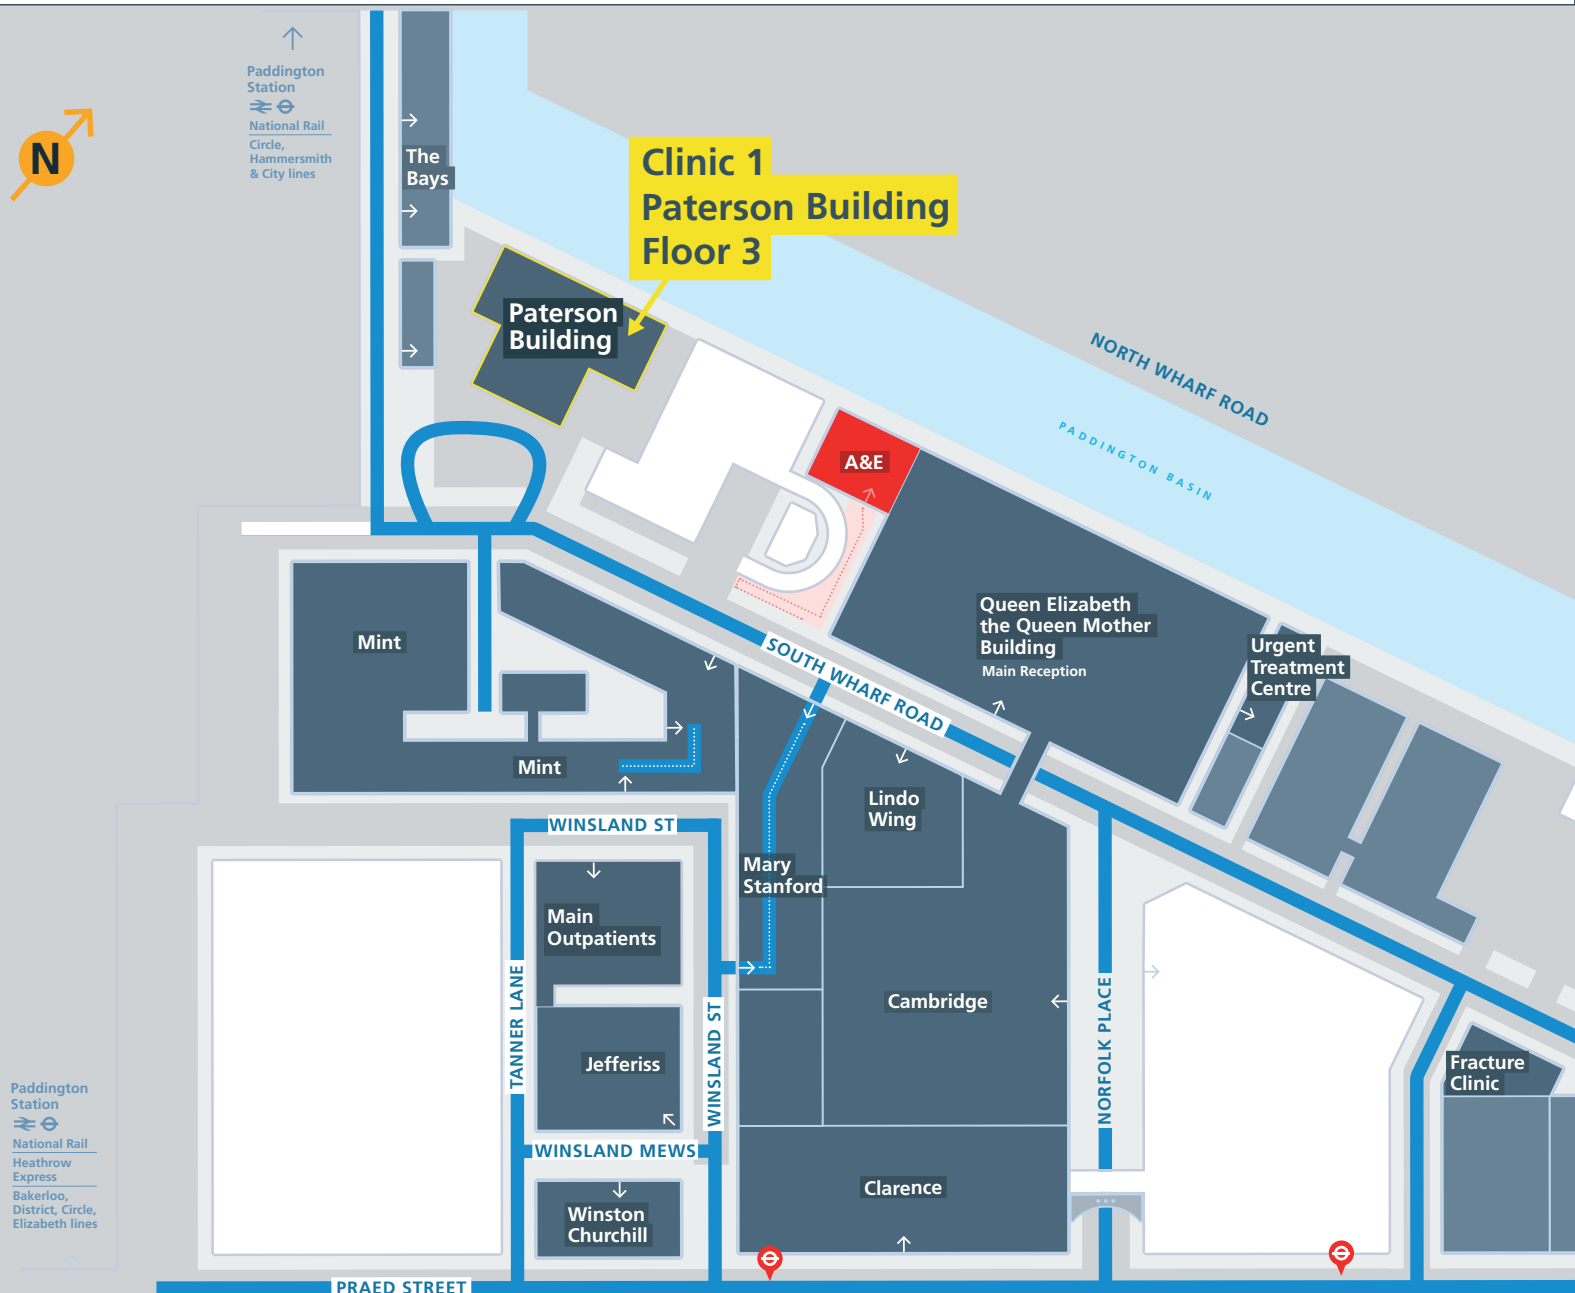

St Mary's Hospital

Vaccination clinic

Update: 30 December 2021

Our winter vaccination clinic is running from Paterson Building, floor 3 at St Mary's Hospital.

Use one of these free services to find the main entrance for the Paterson Building:

What3Words

[///banks.motor.scenes](https://www.what3words.com/banks.motor.scenes)

Enter this address in the what3words app

Google Maps

GR9F+2M London

Use this short code in Google Maps

You can book your appointment via the national booking system or walk in to our St Mary's Hospital vaccination clinic. Ensure you wear a mask at all times in our hospital. Please note: The hospital has no parking available.